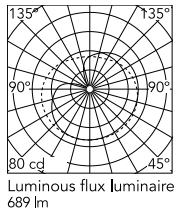

Schematic light drawing

Photometric

Lighting type	Total
Light distribution	Asymmetric

Electrical

Insulation class	I
Frequency (Hz)	50/60
Main voltage (Vac)	220-250
LED voltage Vf (Vdc)	null
Dimmable	Yes
Dimming interface	Remote Dimmable (Dimmer Not Included)
Batteries inside	No