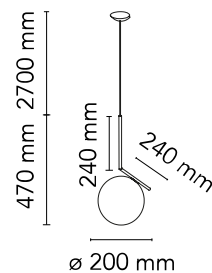

FLOS

F3175059 Brass

IC Lights S1

Designed by Michael Anastassiades, 2014

Halogen - 60W

Suspension lamp providing diffused light. Frame in brass, chrome, red burgundy or black. Blown glass opal diffuser.

Are you a professional and your project needs consulting and support?

[BOOK AN APPOINTMENT](#)

Main specifications

Mounting	Suspension
Environments	Indoor dry location
Light Source Type	Bulb
Lamp category	Halogen
Lamp holders	E14
Iicos	HSGS
Number of heads	1
Power (W)	60

Physical

Colour	Brass
Length (mm)	200
Cord length (mm)	2700
Canopy dimension (mm)	32
Canopy width (mm)	113
Net weight (kg)	1.75
Package height (mm)	0
Package width (mm)	0
Package length (mm)	0
Package volume (m3)	0.05
IP internal	20