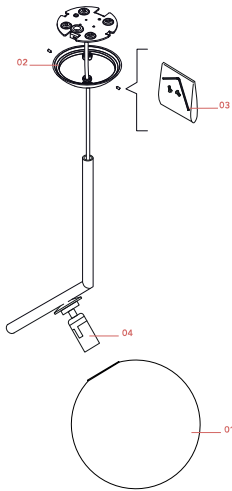

FLOS

F3175059 Brass

IC Lights S1

Designed by Michael Anastassiades, 2014

Halogen - 60W

Suspension lamp providing diffused light. Frame in brass, chrome, red burgundy or black. Blown glass opal diffuser.

Are you a professional and your project needs consulting and support?

Colour	Brass
Length (mm)	200
Cord length (mm)	2700
Canopy dimension (mm)	32
Canopy width (mm)	113
Net weight (kg)	1.75
Package height (mm)	0
Package width (mm)	0
Package length (mm)	0
Package volume (m3)	0.05
IP internal	20

RF32767

LED Lamp 9W E14 220-240V
2700K T28

NOT INCLUDED

RF32768

LED Lamp 9W E14 220-240V
3000K T28

Spare Parts

- | | | |
|-----|--|-----------|
| 01. | IC Lights 1 diffuser for brass version | F3136059 |
| 02. | S1/S2 brass ceiling rose assembly | RF3170359 |
| 03. | Kit with screws and allen key | RF3160100 |
| 04. | E14 lamp holder assembly | RF3170100 |