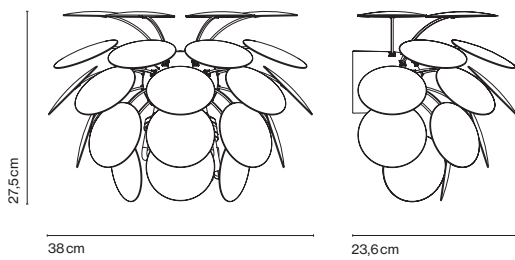

Discocó

Christophe Mathieu

marset

Discocó A

21 opaque discs made in moulded ABS. Chromed semi-sphere.

Discocó A

⚡ 2x E14 LED 5W

- White (Ral 9003)
- Matte Grey (Ral 7037)
- Matte Beige (Ral 1001)
- Black-gold (Ral 9004-Gold)

- [Download](#) Assembly Instructions
- [Download](#) 2D
- [Download](#) 3D
- [Download](#) Energy label

Range

Watch the video

info@marset.com
www.marset.com

Exuberant even when turned off, the richness of the light issuing from the Discocó lamp provides direct downward illumination along with a dramatic play of lights and soft shadows.