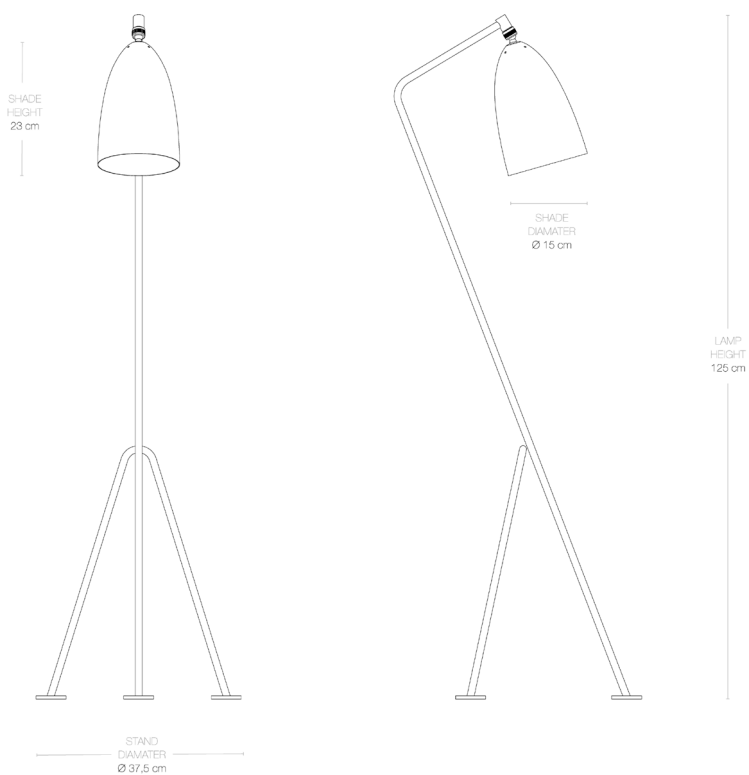

Gräshoppa Floor Lamp, EU

Designed by Greta M. Grossman - 1947

ITEM NUMBER	Gräshoppa Floor Lamp (Shade: Black Semi Matt)	10012179
	Gräshoppa Floor Lamp (Shade: Oyester White Semi Matt)	10012174
	Gräshoppa Floor Lamp (Shade: Dusty Blue Semi Matt)	10012176
	Gräshoppa Floor Lamp (Anthracite Grey Semi Matt)	10012177
	Gräshoppa Floor Lamp (Shade: Vintage Red Semi Matt)	10012182
	Gräshoppa Floor Lamp (Shade: Black Glossy)	10110872
	Gräshoppa Floor Lamp (Shade: Albaster White Glossy)	10110871
	Gräshoppa Floor Lamp (Shade: Andorra Red Semi Matt)	10012175
	Gräshoppa Floor Lamp (Shade: Warm Grey Semi Matt)	10012180
	Gräshoppa Floor Lamp (Shade: Olive Brown)	10078714

CORD SHAPE

Oval

CORD COLOR

Black Textile

MATERIALS

Powder coated steel (shade and stand), Solid brass (swivel)

Dimensions

LAMP HEIGHT

125 cm

SHADE DIAMETER

Ø 15 cm

SHADE HEIGHT

23 cm

STAND DIAMETER

Ø 37,5 cm

CORD LENGTH

PACKAGING WEIGHT	3,95 kg
------------------	---------

GROSS WEIGHT	6,5 kg
--------------	--------

Electrical Specifications

BULB SOCKET	E14
-------------	-----

RECOMMENDED BULB	4W- 6W LED
------------------	------------