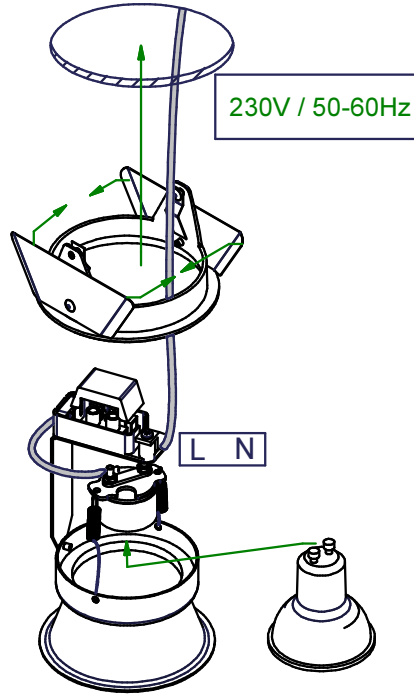

Lotis Bathroom ES50 / LED

108836XX

Lamptype : 1x QPAR 16 max. 50W

Fitting : Gu10

1

2

3

4

 Replace protective shield when broken
The luminaire shall only be used complete with its protective shield (reference number 1009804)

If halogen lamp:
max 50W  

If retrofit LED lamp:
only suitable for short version 

CAN BE USED WITH

- 10211913 - Color filter dia 50 Red
- 10211914 - Color filter dia 50 Yellow
- 10211915 - Color filter dia 50 Green
- 10211916 - Color filter dia 50 Blue
- 10791502 - Grannos louver
- 10211902 - UV filter dia 50
- 10211903 - Spreadlens dia 50
- 12290230 - Gypkit 190X190XDIA80
- 10889830 - Conbox outer dimension 190x192x130