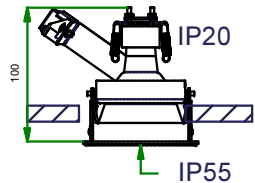

 Replace protective shield when broken
The luminaire shall only be used complete with its protective shield (reference number 1009804)

If halogen lamp:
max 50W  

If retrofit LED lamp:
only suitable for short version 

CAN BE USED WITH

- 10211913 - Color filter dia 50 Red
- 10211914 - Color filter dia 50 Yellow
- 10211915 - Color filter dia 50 Green
- 10211916 - Color filter dia 50 Blue
- 10791502 - Grannos louver
- 10211902 - UV filter dia 50
- 10211903 - Spreadlens dia 50
- 12290230 - Gypkit 190X190XDIA80
- 10889830 - Conbox outer dimension 190x192x130

H=110mm

Only when used in closed ceilings

H=135mm