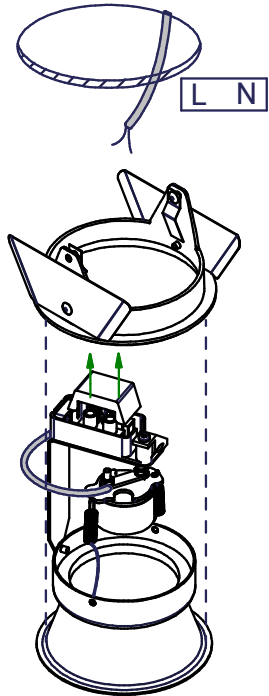

Lotis Bathroom ES50 / LED

108836XX

Lamptype : 1x QPAR 16 max. 50W

Fitting : Gu10

1

2

3

4

 Replace protective shield when broken
The luminaire shall only be used complete with its protective shield (reference number 1009804)

If halogen lamp:
max 50W  

If retrofit LED lamp:
only suitable for short version 

CAN BE USED WITH

- 10211913 - Color filter dia 50 Red
- 10211914 - Color filter dia 50 Yellow
- 10211915 - Color filter dia 50 Green
- 10211916 - Color filter dia 50 Blue
- 10791502 - Grannos louver
- 10211902 - UV filter dia 50
- 10211903 - Spreadlens dia 50
- 12290230 - Gypkit 190X190XDIA80
- 10889830 - Conbox outer dimension 190x192x130