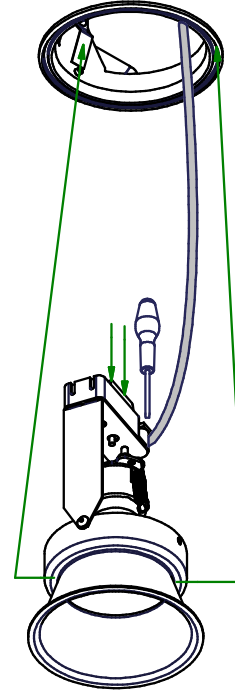

Lotis Bathroom ES50 / LED

108836XX

Lamptype : 1x QPAR 16 max. 50W

Fitting : Gu10

1

2

3

4

 Replace protective shield when broken
The luminaire shall only be used complete with its protective shield (reference number 1009804)

If halogen lamp:
max 50W  

If retrofit LED lamp:
only suitable for short version 

CAN BE USED WITH

- 10211913 - Color filter dia 50 Red
- 10211914 - Color filter dia 50 Yellow
- 10211915 - Color filter dia 50 Green
- 10211916 - Color filter dia 50 Blue
- 10791502 - Grannos louver
- 10211902 - UV filter dia 50
- 10211903 - Spreadlens dia 50
- 12290230 - Gypkit 190X190XDIA80
- 10889830 - Conbox outer dimension 190x192x130