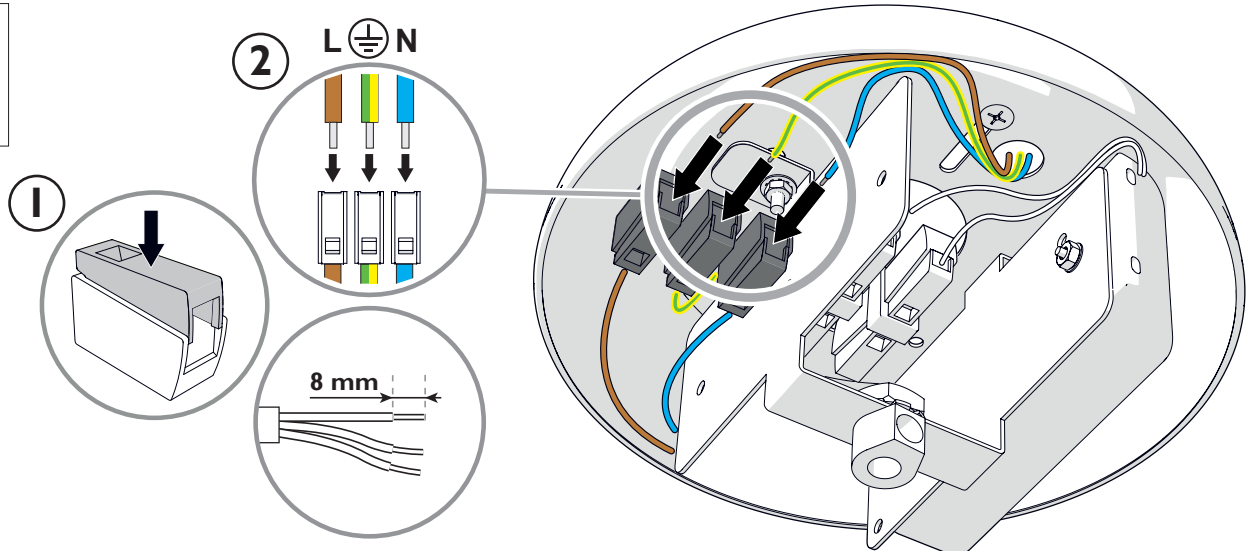

m o o o i

Meshmatics Chandelier

7

8

9

visit www.mooui.com for more information about the collection