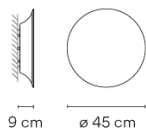

Model Sheet

Finish	77 Grey Felt D1
	15 Grey L2 NCS S 2500-N
	28 Brown M1 NCS S 4020-Y60R
	21 Beige D1 NCS S 7000-N
LED temperature color	2700 K / 3500 K / 4000 K
Dimming	DALI / TRIAC / CASAMBI / PUSH
Installation type	Surface Canopy
Materials	Shade: ABS Wall support: Aluminum Diffuser: Polycarbonate
Light source	1 x LED STRIP 12,6W 700mA E
LED	CR>90 1435,94 lm 94.22 2700 K / 3500 K / 4000 K
Driver	Constant Current 700 110~240 V V 50~60 Hz HZ
Remarks	A maximum of 8 modules can be connected to a single connection point. For bigger compositions, check connection system.
Application	Wall Lamps
Packaging	1 Box 0.68 m x 0.68 m x 0.15 m Gross weight 3.4 Net weight 2.25 Vol. 0.0693