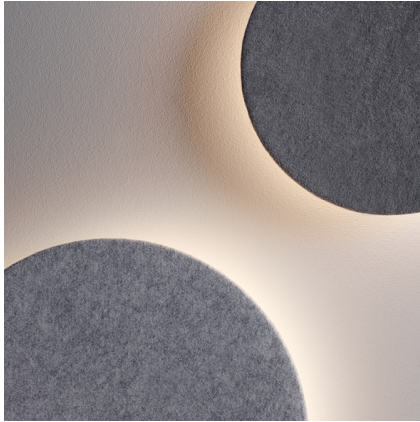

Puck wall art

VIBIA

5472

Design By Jordi Vilardell

A versatile wall sconce that creates a visual game of warm light with spheres. Designed by Jordi Vilardell. Available in different finishes including lacquered aluminium and felt.

Model Sheet

Finish	77 Grey Felt D1
	15 Grey L2 NCS S 2500-N
	28 Brown M1 NCS S 4020-Y60R
	21 Beige D1 NCS S 7000-N
LED temperature color	2700 K / 3500 K / 4000 K
Dimming	DALI / TRIAC / CASAMBI / PUSH
Installation type	Surface Canopy
Materials	Shade: ABS Wall support: Aluminum Diffuser: Polycarbonate
Light source	1 x LED STRIP 12,6W 700mA E
LED	CR>90 1435,94 lm 94.22 2700 K / 3500 K / 4000 K
Driver	Constant Current 700 110~240 V V 50~60 Hz HZ
Remarks	A maximum of 8 modules can be connected to a single connection point. For bigger compositions, check connection system.
Application	Wall Lamps
Packaging	1 Box 0.68 m x 0.68 m x 0.15 m Gross weight 3.4 Net weight 2.25 Vol. 0.0693

Lighting effect

General Lighting

Lamp that emits an upward or backward beam that is reflected by the ceiling or wall.

Photometric Data

Other Applications

All of our products come with a five-year warranty. Check our legal terms at www.vibia.com/warranty