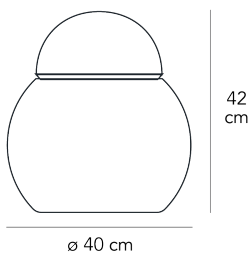

MADE IN

IT

MATERIAL DESCRIPTION

glass

ALIMENTATION CABLE

Black

COLOR DESCRIPTION SKU

white

DIMMER

Not dimmable

GROUP TENSION

Bulb

CERTIFICATIONS

CE **IP20**

ENERGY CLASS

A++ >> E

COLOR

RECOMMENDED SOURCE

LED 1x14W E27 (2700K, 1521Lm) or HA 1x100W E27 (2900K, 1800Lm) or FL 1x20W E27

SKU

F502810100BINE