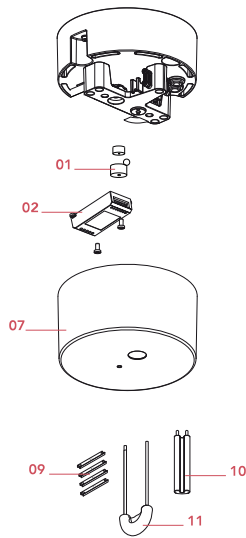

[Mounting instructions](#)  PDF

[Spare Parts](#)  PDF

Main specifications

EAN	8059607014172
Mounting	Suspension
Environments	Indoor dry location
Power (W)	190
System power (W)	210

Physical

Colour	Black
Cord length (mm)	2400
Canopy dimension (mm)	93
Canopy width (mm)	180
Net weight (kg)	3.06
Package height (mm)	140
Package width (mm)	280
Package length (mm)	252
Package volume (m3)	0.01
IP internal	20

Spare Parts

01.	Stretch cable ceiling rose kit	RF0410400
02.	Led dimmer kit	RF0410300
07.	Big ceiling rose cover	RF0410600
09.	Spacers cable	RF26602
10.	Regolation cables key	RF26440
11.	Element support assembly	RF26906