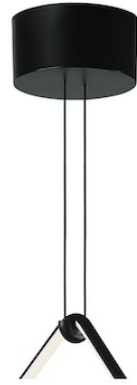

FLOS

■ F0415030 Black

Arrangements Big Rose

Designed by Michael Anastassiades, 2018

Big Rose-MAX190W

Are you a professional and your project needs consulting and support?

[BOOK AN APPOINTMENT](#)

Download

[Mounting instructions](#)  PDF

[Spare Parts](#)  PDF

Main specifications

EAN	8059607014172
Mounting	Suspension
Environments	Indoor dry location
Power (W)	190
System power (W)	210

Physical

Colour	Black
Cord length (mm)	2400
Canopy dimension (mm)	93
Canopy width (mm)	180
Net weight (kg)	3.06
Package height (mm)	140
Package width (mm)	280
Package length (mm)	252
Package volume (m3)	0.01
IP internal	20

Spare Parts

01.	Stretch cable ceiling rose kit	RF0410400
02.	Led dimmer kit	RF0410300
07.	Big ceiling rose cover	RF0410600
09.	Spacers cable	RF26602
10.	Regolation cables key	RF26440
11.	Element support assembly	RF26906