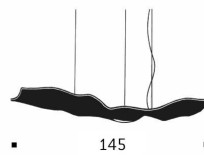

Light source

Down- and Uplight. Dimmable LEDs with Dim-to-Warm technology, 1800 - 2700 K, CRI 95 Ra, Downlight, approx. 2000 lm, Uplight, approx 700 lm. 23 W. EEC A+. With built-in LEDs. The light source is not exchangeable by the user, but by an electrician.