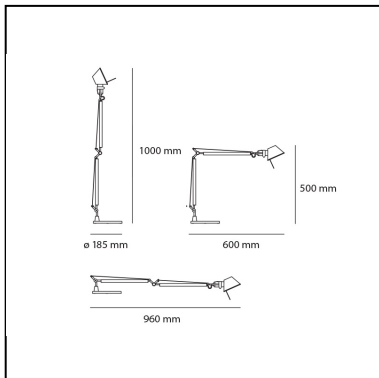

Tolomeo Midi Table LED 3000K Aluminum - Body Lamp

Michele De Lucchi
Giancarlo Fassina

IP20 

LUMINAIRE

- Watt: **7W**
- Voltage: **24V**
- Delivered lumen output: **648lm**
- CCT: **3000K**
- Efficiency: **71%**
- Efficacy: **92.60lm/W**
- CRI: **90**
- Dimmer Typology: **Microswitch Dimmer**

Notes

Complete lamp consists of body lamp + accessories

DESCRIPTION

Table lamp, extension of the range of the Tolomeo series. Maintaining the reduced dimensions of the diffuser of the Tolomeo micro, it increases the power to 9W and extends the dimensions of the structure and arms enabling it to be used on work tables and desks. The code is referred to the body lamp only

DIMENSIONS

- Length: **600 mm**
- Height: **500 mm**
- Max Extension Height: **1000 mm**
- Max Extension Length: **960 mm**
- Glow Wire Test: **750°**

SOURCES INCLUDED

- Category: **Led**
- Number: **1**
- Watt: **4,8W**
- Color temperature (K): **3000K**
- CRI: **90**