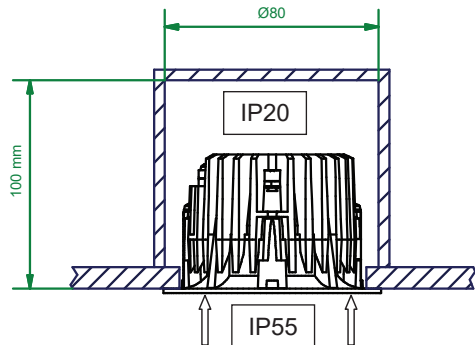

 Replace protective shield when broken. The luminaire shall only be used complete with its protective shield. Reference number: 1010754

3

install : Twist clockwise
uninstall : Twist counterclockwise

 The light source contained in this luminaire shall only be replaced by the manufacturer or his service agent or a similar qualified person

4

CAN BE USED WITH

Drivers:
 see driver matrix - latest version on website
www.supermodular.com or check sales contact

Gypkit - conbox
 12290130 Gypkit 190X190X Ø70
 10889830 Conbox outer dim. 190x192x130

Recessed ring:
 12500230 Recessed ring Ø70 H100

Mask:
 12500009 Smart Mask 82 1x WhStr
 12500032 Smart Mask 82 1x B1Str
 12500046 Smart Mask 82 1x Gold
 12500109 Smart Mask 82 2Lx WhStr
 12500132 Smart Mask 82 2Lx B1Str
 12500146 Smart Mask 82 2Lx Gold