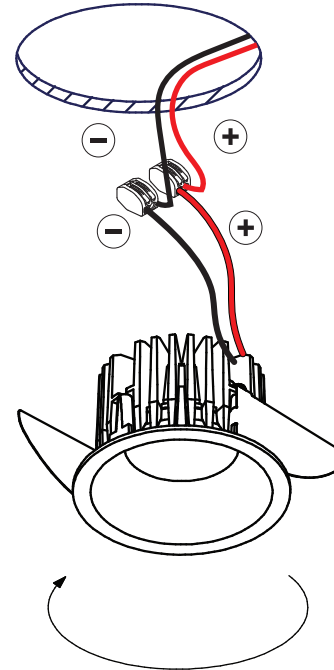

Smart Lotis 82 IP LED Warm Dim GE

124440XX_124441XX_124442XX

1

2

Drive Current (mA)	Forward Voltage		Power (W)
	min (Vf)	max (Vf)	
350	15,5	18,5	6
For serial connection, respect polarity!			
⊕ RED		⊖ BLACK	

 Replace protective shield when broken. The luminaire shall only be used complete with its protective shield. Reference number: 1010754

3

install : Twist clockwise
uninstall : Twist counterclockwise

 The light source contained in this luminaire shall only be replaced by the manufacturer or his service agent or a similar qualified person

Recessed ring:
 12500230 Recessed ring Ø70 H100

Mask:
 12500009 Smart Mask 82 1x WhStr
 12500032 Smart Mask 82 1x B1Str
 12500046 Smart Mask 82 1x Gold
 12500109 Smart Mask 82 2Lx WhStr
 12500132 Smart Mask 82 2Lx B1Str
 12500146 Smart Mask 82 2Lx Gold