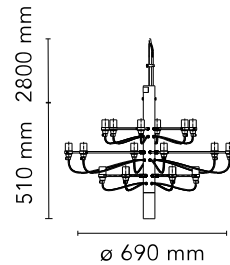

Are you a professional and your project needs consulting and support?

[BOOK AN APPOINTMENT](#)

Main specifications

EAN	8059607000366
Mounting	Suspension
Environments	Indoor dry location
Light Source Type	Bulb
Lamp category	LED retrofit
Lamp holders	E14
Ilcos	IBS/F
Number of heads	18
Power (W)	15

Physical

Colour	Matte Black
Length (mm)	670
Cord length (mm)	2800
Canopy dimension (mm)	36
Canopy width (mm)	146
Net weight (kg)	3.27
Package height (mm)	0
Package width (mm)	0
Package length (mm)	0
Package volume (m3)	0.02
IP internal	20