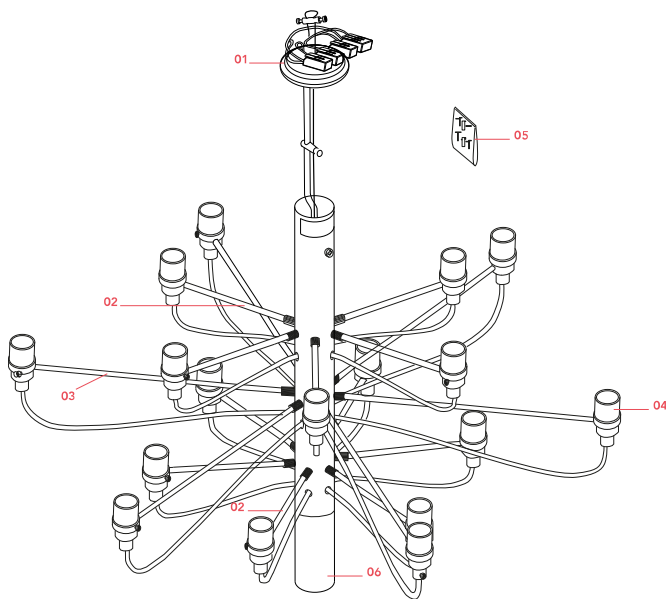

Physical

Colour	Matte Black
Length (mm)	670
Cord length (mm)	2800
Canopy dimension (mm)	36
Canopy width (mm)	146
Net weight (kg)	3.27
Package height (mm)	0
Package width (mm)	0
Package length (mm)	0
Package volume (m3)	0.02
IP internal	20

RF28889

LED Frosted Mini Lamp E14 2,7W
2700K Dimmable (Set 20pcs)

NOT INCLUDED

RF28890

LED Clear Mini Lamp E14 2W
2200K Dimmable (Set 20pcs)

Spare Parts

- | | | |
|-----|------------------------------|-----------|
| 01. | Ceiling rose | RL7060800 |
| 02. | Opal black short arm (200mm) | RF26022 |
| 03. | Black Medium Arm (310mm) | RF33864 |
| 04. | 2097 E14 lamp holder | RL7050100 |
| 05. | Opal black screw kit | RF1400100 |
| 06. | Opal black lower cap | RF1400200 |

DOWNLOAD

RL7060800
Ceiling rose

RF26022
Opal black short arm (200mm)

RF33864
Black Medium Arm (310mm)

RL7050100
2097 E14 lamp holder

RF1400100
Opal black screw kit

RF1400200
Opal black lower cap