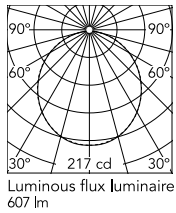

Schematic light drawing

Ecodesign and Energy Labelling

Replaceable (LED only)
light source by a
professional

Replaceable control
gear by a professional

Photometric

Lighting type	Direct
Light distribution	Symmetric
CCT (K)	3000
CRI>	90
McAdam steps (SDCM)	2
LED Life / Failure Ratio	L80B50
Beam angle C0-180 (°)	109
Beam angle C90-270 (°)	109

Electrical

Insulation class	III
Forward voltage (V)	48
LED current (mA)	375
Driver	Remote excluded
Dimmable	Yes
Dimming type	Dimmable 1-10V
Dimming range (%)	20-100
Dimming interface	Remote Dimmable (Dimmer Not Included)
Emergency type	No

Notes

Opal end covers not included. They must be ordered separately (08.0125.00 includes two units). Only compatible with 1-10V profile version. For wireless lighting control, choose integrated Casambi versions.