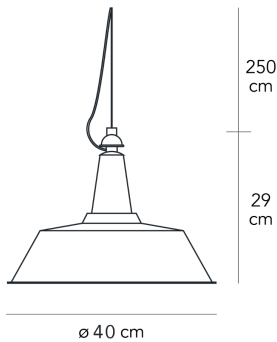

Suspension lamp with direct and dimmable light. Diffuser and hook made of painted metal. Steel suspension cable. Transparent power cable. Ceiling rose made of painted thermoplastic material. Bulb not included.