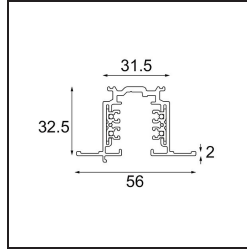

Date \_\_\_\_\_  
Customer \_\_\_\_\_  
Project \_\_\_\_\_  
Type \_\_\_\_\_

*Track recessed profile 1m dali black*

**Specifications**

Material	14212402
Lamp Included	No
Number of Light Sources	0
Input Voltage	230V
Electrical Class	I
IP Rating	20
Glow wire rating (°C)	960
Dimming Protocol	DALI
Indoor/Outdoor	Indoor
Application	Ceiling, Wall
Adjustability	Not Applicable
Primary Colour & Primary Finish	Black,
Gross weight (g)	1519.0