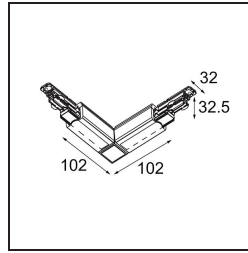

Date _____
Customer _____
Project _____
Type _____

Track connector outside 90° dali black

Specifications

Material	14210902
Lamp Included	No
Number of Light Sources	0
Input Voltage	230V
Electrical Class	I
IP Rating	20
Glow wire rating (°C)	960
Dimming Protocol	DALI
Indoor/Outdoor	Indoor
Adjustability	Not Applicable
Primary Colour & Primary Finish	Black,
Gross weight (g)	182.0