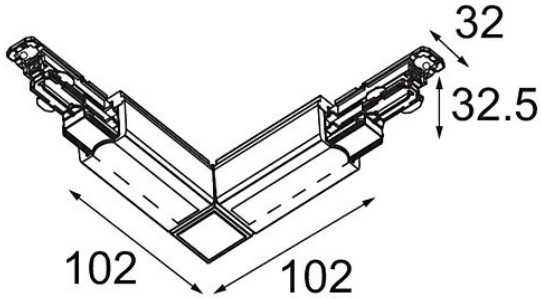

Date _____
Customer _____
Project _____
Type _____

Track connector outside 90° dali black

Specifications

Material	14210902
Lamp Included	No
Number of Light Sources	0
Input Voltage	230V
Electrical Class	I
IP Rating	20
Glow wire rating (°C)	960
Dimming Protocol	DALI
Indoor/Outdoor	Indoor
Adjustability	Not Applicable
Primary Colour & Primary Finish	Black,
Gross weight (g)	182.0