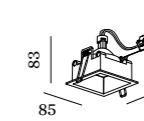

1.0 MR16

QR-CBC51 max. 35W | GU5.3
12V | excl. power supply
aluminium powder coated

0.15kg IP44 36°

74x78 115 4-30

CODE
118410W0
118410B0

LIGHT COLOUR	LUMEN	CRI	CODE
2700K	480	>90	3
3000K	520	>90	5
1800-2850K | 16V 300/390	>95		9

ALWAYS USE

power supply | 12V

	CODE
10W dim	90221401
25W dim	90221701
70W dim	90221904

more specs on page 699