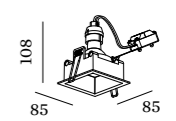

1.0 PAR16

PAR16 max. 12W | GU10
100-240VAC | 50-60Hz
aluminium powder coated

0.19kg IP44 36°

74x78 115 4-30

CODE
118420W0
118420B0

LIGHT COLOUR	LUMEN	CRI	CODE
2700K	480	>90	3
3000K	520	>90	5
1800-2850K | 16V 300/390	>95		9

ALWAYS USE

PAR16 LED GU10 7W | phase-cut dim

	CODE
2700K	901228W2
3000K	901228W4
1800-2850K	901229S9

more lamps and specs on page 701