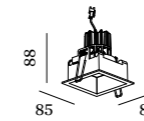

PLANO IP44

CEILING RECESSED

1.0 LED

LED 7/10W | 350/500mA | 18Vf
COB 3-step | excl. power supply
aluminium powder coated

0.21kg IP44 36°

74x78 90 4-30

CODE
118461W_
118461B_

LIGHT COLOUR	LUMEN	CRI	CODE
2700K	480	>90	3
3000K	520	>90	5
1800-2850K 16V 300/390	>95		9