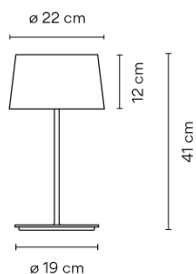

Model Sheet

Finish	10 White NCS S 0300-N
Dimming	On/ Off
Installation type	Plug-in
Materials	Base: Steel Vertical tube: Aluminum
Light source	3 x LED G9 230V 3W 2800K MEGAMAN
Remarks	Switch on the cable   Dimmable IP20 Bi-volt 50Hz
Packaging	2 Box 0.21 m x 0.48 m x 0.21 m Gross weight 2.6 Net weight 2.34 Vol. 0.0386