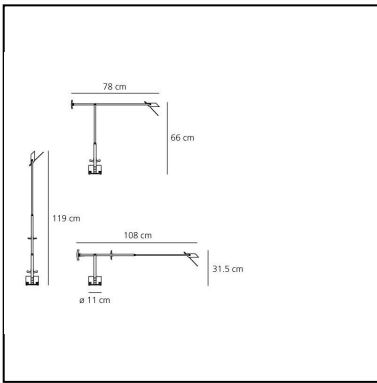

Tizio

Richard Sapper

IP20   

LUMINAIRE

- Transformer availability: **Integrated**
- Watt: **3,3W**
- Voltage: **220V-240V**
- Delivered lumen output: **191lm**
- Efficiency: **48%**
- Efficacy: **63.67lm/W**
- CRI: **80**

DIMENSIONS

- Length: **780 mm**
- Height: **660 mm**
- Base Diameter: **110 mm**
- Max Extension Height: **1190 mm**
- Max Extension Length: **1080 mm**
- Inclination: **-42+42**
- Impact Resistance: **N/D**
- Glow Wire Test: **N/D°**