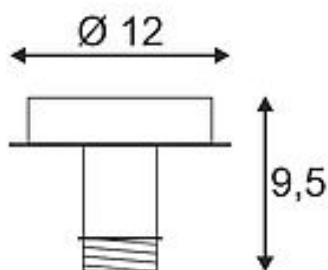

Articles of this series

155542	FENDA, table lamp, lamp base, A60, chrome, without shade, max. 40W, incl. switch in the power cable
155552	FENDA, ceiling light, ceiling plate, A60, chrome, without shade, max. 60W
155562	FENDA, pendant suspension, A60, chrome, without shade, max. 60W
132660	FENDA suspension, A60, black, without shade, without canopy, open cable, max. 60W
132661	FENDA suspension, A60, white, without shade, without canopy, open cable, max. 60W
132662	FENDA suspension, A60, chrome, without shade, without canopy, open cable, max. 60W
155490	FENDA, floor stand, A60, black, without shade, max. 40W
155492	FENDA, floor stand, A60, chrome, without shade, max. 40W
155540	FENDA, table lamp, lamp base, A60, black, without shade, max. 40W, incl. switch in the power cable
155551	FENDA, ceiling light, ceiling plate, A60, white, without shade, max. 60W
155560	FENDA, pendant suspension, A60, black, without shade, max. 60W
155561	FENDA, pendant suspension, A60, white, without shade, max. 60W
155690	FENDA, table lamp, lamp base, A60, concrete, without shade, max. 40W, incl. switch in the power cable
155780	FENDA, table lamp, lamp base, A60, black, without shade, max. 60W
155785	FENDA, table lamp, lamp base, A60, brushed metal, without shade, max. 60W
155790	FENDA, floor stand, lamp base, TC-(D,H,T,Q)SE, black, without shade, max. 60W
155795	FENDA, floor stand, lamp base, TC-(D,H,T,Q)SE, brushed metal, without shade, max. 60W
1000763	FENDA BOW BASIC, E27, chrome, max. 40W
1001272	FENDA Basis, WL, Indoor surface-mounted wall light, E27, max. 40W, white