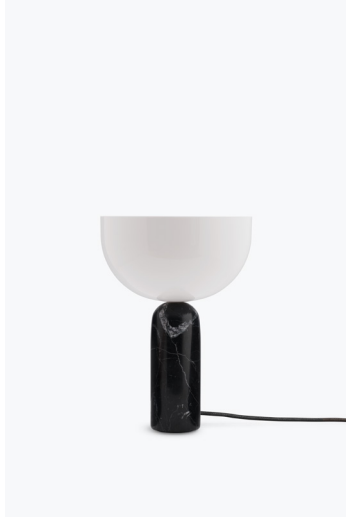

NEW WORKS.

Product Fact Sheet - Lighting - Kizu Table Lamp, Small

Kizu Table Lamp, Small

Lars Tornøe

Composed of two bold sculptural forms, the Kizu Table Lamp displays a weightless balancing act. The illusion of gravity creates a tension within the piece, while its curved forms initiate a calming effect. This kissing point of material and function creates an object in perfect harmony.

Ean No	Item No	Variation
5712826204207	20420	White Marble w. White Acrylic
5712826204214	20421	Black Marble w. White Acrylic
5712826204221	20422	Gris du Marais Marble w. White Acrylic

NEW WORKS.

Product Fact Sheet - Lighting - Kizu Table Lamp, Small

Specifications

Product Name	Kizu Table Lamp
Designer	Lars Tornøe
Year	2018
Category	Lighting
Type	Table Lamp
Material	Marble, Acrylic
Colour/Variant	White Marble w. White Acrylic/Black Marble w. White Acrylic/Gris du Marais Marble w. White Acrylic
Product Dimensions	H:350 x Ø: 250 mm
Packaging Dimensions	H: 310 x W: 515 x D: 310 mm
Cord	White or Black PVC cord 1800 mm - Dimmable switch 300 mm from lamp base
Weight (incl. Packaging)	4,4 kg
Light Source	E14 LED Max 7W (Dimmable bulb Only) 220-240V~ 50/60Hz
Bulb	Not Included
Certification	CE, Class II, IP20
County of origin	China
Master packaging	1

NEW WORKS.

Product Fact Sheet - Lighting - Kizu Table Lamp, Small

Variation

White Marble w. White Acrylic

Black Marble w. White Acrylic

Gris du Marais Marble w. White Acrylic