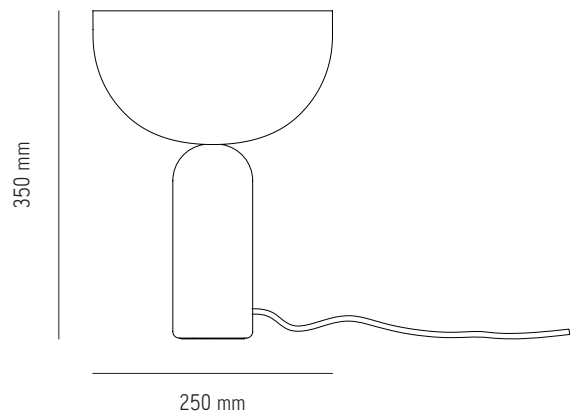

NEW WORKS.

Product Fact Sheet - Lighting - Kizu Table Lamp, Small

Kizu Table Lamp, Small

Lars Tornøe

Composed of two bold sculptural forms, the Kizu Table Lamp displays a weightless balancing act. The illusion of gravity creates a tension within the piece, while its curved forms initiate a calming effect. This kissing point of material and function creates an object in perfect harmony.

Specifications

Product Name	Kizu Table Lamp
Designer	Lars Tornøe
Year	2018
Category	Lighting
Type	Table Lamp
Material	Marble, Acrylic
Colour/Variant	White Marble w. White Acrylic/Black Marble w. White Acrylic/Gris du Marais Marble w. White Acrylic
Product Dimensions	H:350 x Ø: 250 mm
Packaging Dimensions	H: 310 x W: 515 x D: 310 mm
Cord	White or Black PVC cord 1800 mm - Dimmable switch 300 mm from lamp base
Weight (incl. Packaging)	4,4 kg
Light Source	E14 LED Max 7W (Dimmable bulb Only) 220-240V~ 50/60Hz
Bulb	Not Included
Certification	CE, Class II, IP20
County of origin	China
Master packaging	1