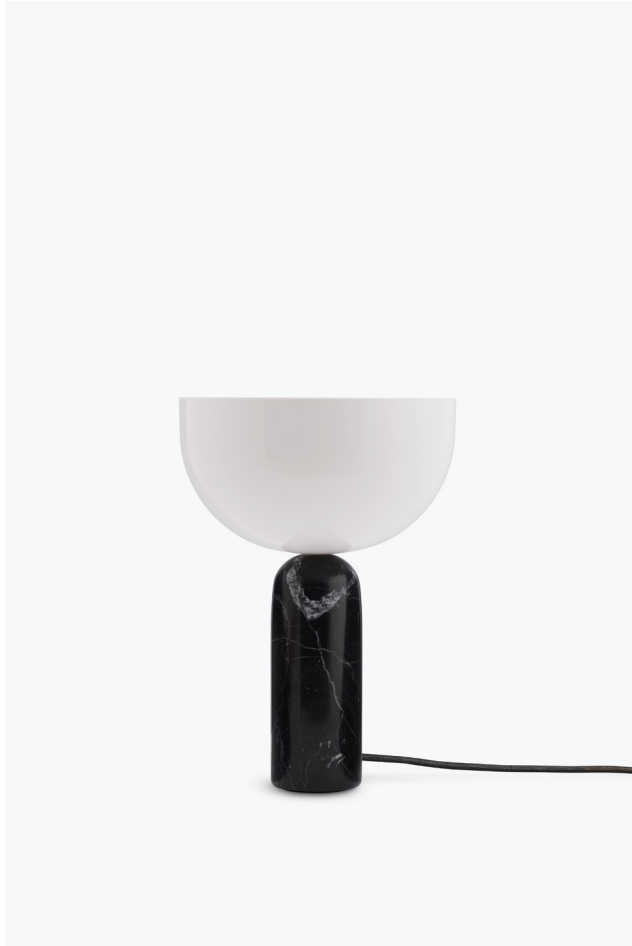

NEW WORKS.

Product Fact Sheet - Lighting - Kizu Table Lamp, Small

Kizu Table Lamp, Small

Lars Tornøe

Composed of two bold sculptural forms, the Kizu Table Lamp displays a weightless balancing act. The illusion of gravity creates a tension within the piece, while its curved forms initiate a calming effect. This kissing point of material and function creates an object in perfect harmony.

Ean No	Item No	Variation
5712826204207	20420	White Marble w. White Acrylic
5712826204214	20421	Black Marble w. White Acrylic
5712826204221	20422	Gris du Marais Marble w. White Acrylic

NEW WORKS.

Product Fact Sheet - Lighting - Kizu Table Lamp, Small

Specifications

Product Name	Kizu Table Lamp
Designer	Lars Tornøe
Year	2018
Category	Lighting
Type	Table Lamp
Material	Marble, Acrylic
Colour/Variant	White Marble w. White Acrylic/Black Marble w. White Acrylic/Gris du Marais Marble w. White Acrylic
Product Dimensions	H:350 x Ø: 250 mm
Packaging Dimensions	H: 310 x W: 515 x D: 310 mm
Cord	White or Black PVC cord 1800 mm - Dimmable switch 300 mm from lamp base
Weight (incl. Packaging)	4,4 kg
Light Source	E14 LED Max 7W (Dimmable bulb Only) 220-240V~ 50/60Hz
Bulb	Not Included
Certification	CE, Class II, IP20
County of origin	China
Master packaging	1

NEW WORKS.

Product Fact Sheet - Lighting - Kizu Table Lamp, Small

Variation

White Marble w. White Acrylic

Black Marble w. White Acrylic

Gris du Marais Marble w. White Acrylic