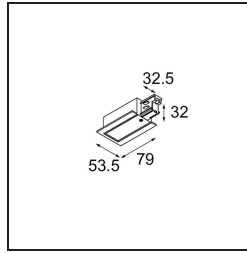

Date \_\_\_\_\_  
Customer \_\_\_\_\_  
Project \_\_\_\_\_  
Type \_\_\_\_\_

*Power feed track right recessed black*

**Specifications**

Material	11241602
Lamp Included	No
Number of Light Sources	0
Input Voltage	230V
Electrical Class	I
IP Rating	20
Glow wire rating (°C)	960
Indoor/Outdoor	Indoor
Adjustability	Not Applicable
Primary Colour & Primary Finish	Black,
Gross weight (g)	190.0