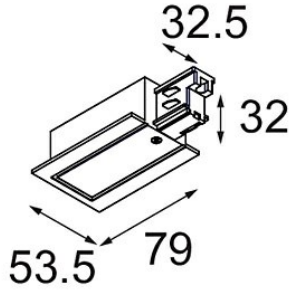

Date \_\_\_\_\_  
Customer \_\_\_\_\_  
Project \_\_\_\_\_  
Type \_\_\_\_\_

*Power feed track right recessed black*

**Specifications**

Material	11241602
Lamp Included	No
Number of Light Sources	0
Input Voltage	230V
Electrical Class	I
IP Rating	20
Glow wire rating (°C)	960
Indoor/Outdoor	Indoor
Adjustability	Not Applicable
Primary Colour & Primary Finish	Black,
Gross weight (g)	190.0