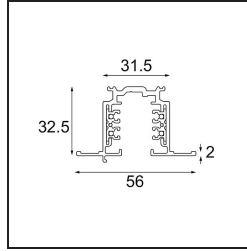

Date _____
Customer _____
Project _____
Type _____

Track recessed profile 2m dali black

Specifications

Material	14210302
Lamp Included	No
Number of Light Sources	0
Input Voltage	230V
Electrical Class	I
IP Rating	20
Glow wire rating (°C)	960
Dimming Protocol	DALI
Indoor/Outdoor	Indoor
Application	Ceiling, Wall
Adjustability	Not Applicable
Primary Colour & Primary Finish	Black,
Gross weight (g)	2966.0