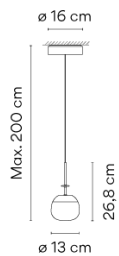

5772

Design By Lieveve Altherr

Tempo pendant lamps are a design by Lieveve Altherr. Suspended from the cable, the blown glass diffuser offers subtle nuances of transparency and translucency. All models of the Tempo collection incorporate LED lighting.

Model Sheet

Optional: Extra cable length
Min. quantity, upcharge and extra lead time apply [EN]

Finish	37 Terra Red NCS S 4040-Y70R
	58 Off-white RAL 7044
	18 Graphite ADAPTA RF 9913 WX
LED temperature color	2700 K / 3000 K / 4000 K
Dimming	1-10V PUSH / CASAMBI / DALI
Installation type	Surface Canopy / Remote XXS / Built-in XS / Surface Free Wire

Materials	LED support: Aluminum Diffuser: Blown-glass Ceiling rose: Steel
Light source	1 x LED 4W 350mA
LED	CRI>90 440.81 lm 110 2700 K / 3000 K / 4000 K
Driver	Constant Current 350 110~240 V V 50~60 Hz HZ