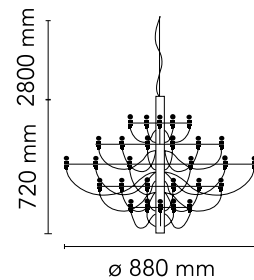

### Physical

Colour	Chrome
Length (mm)	880
Cord length (mm)	2800
Canopy dimension (mm)	36
Canopy width (mm)	146
Net weight (kg)	5.6
Package height (mm)	0
Package width (mm)	0
Package length (mm)	0
Package volume (m3)	0.02
IP internal	20