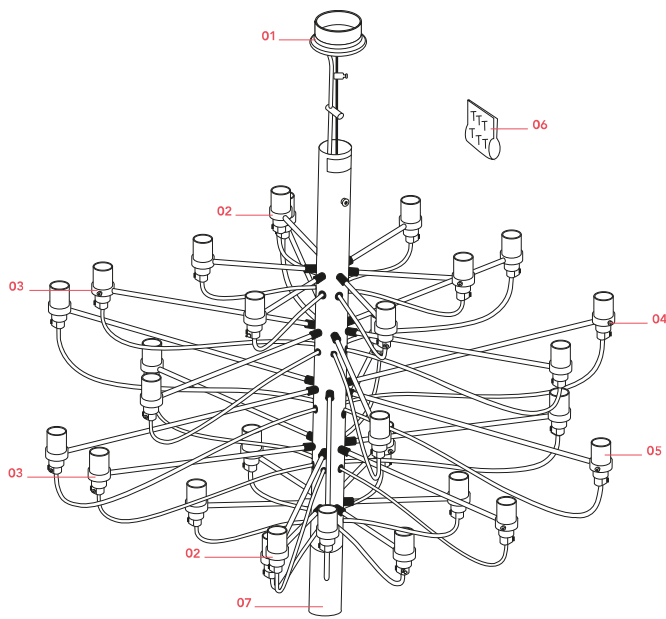

### Physical

Colour	Chrome
Length (mm)	880
Cord length (mm)	2800
Canopy dimension (mm)	36
Canopy width (mm)	146
Net weight (kg)	5.6
Package height (mm)	0
Package width (mm)	0
Package length (mm)	0
Package volume (m3)	0.02
IP internal	20

## Schematic light drawing

## Spare Parts

- |     |                           |           |
|-----|---------------------------|-----------|
| 01. | Ceiling rose              | RL7060800 |
| 02. | Chrome short arm (180mm)  | RL7050457 |
| 03. | Chrome medium arm (330mm) | RL7050557 |
| 04. | Chrome long arm (430mm)   | RL7050657 |
| 05. | 2097 E14 lamp holder      | RL7050100 |
| 06. | Chrome screw kit          | RL7050757 |
| 07. | Chrome lower cap          | RL7050900 |