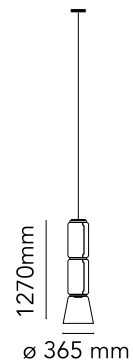

FLOS

■ F0270000 Black

Noctambule Suspension 2 Low Cylinder Cone

Designed by Konstantin Grcic, 2019

45W - 1259lm - 2700K - CRI> 90

Hanging lamps consisting of interconnecting glass modules reaching a length of 3,2 mt. (126.77") with 4 mt. (157.48") suspended power cable. Cylindrical and semi-spherical transparent blown glass structure, suspended die cast aluminium ring connector, hydroformed steel internal lateral arm and injection moulded optical opal silicone outer ring diffusers. The power supply unit within the ceiling rose can be used as a dimmer to adjust the light intensity by 10% to 100% in either direction by means of the 0-10/1-10V, PUSH, DALI control.

Are you a professional and your project needs consulting and support?

BOOK AN APPOINTMENT

Main specifications

EAN	8059607000656
Mounting	Suspension
Environments	Indoor dry location
Light Source Type	LED
LED type	LED Module
Power (W)	45
System flux (lm)	1259

Physical

Colour	Black
Length (mm)	250
Cord length (mm)	4000
Canopy dimension (mm)	45
Canopy width (mm)	187
Net weight (kg)	13.7
Package height (mm)	0
Package width (mm)	0
Package length (mm)	0
Package volume (m3)	0.27
IP internal	20