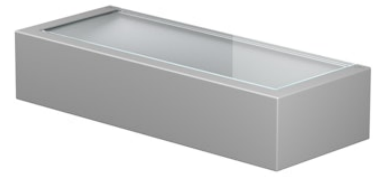

# FLOS

F015E21A006 Grey

## Mile Wall 2 Washer Up NEW

Designed by Antonio Citterio

LED - Power LED - 6.4W - 453lm - 2700K - CRI> 80

LED light source included. Integrated 220-240V ON/OFF and 1-10V or DALI dimmable electrical power. Equipped with double cable gland for electrical connection.

### Main specifications

Mounting	Wall
Environments	Outdoor wet location
LED type	Power LED
Lamp category	LED
Number of heads	1
Power (W)	6.4
System flux (lm)	453

### Physical

Colour	Grey
Orientation	Fixed
Net weight (kg)	0.8
IP internal	65