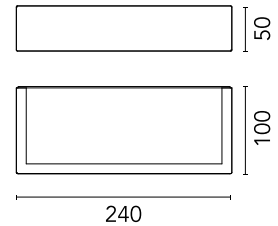

LED - Power LED - 6.4W - 453lm - 2700K - CRI> 80

LED light source included. Integrated 220-240V ON/OFF and 1-10V or DALI dimmable electrical power. Equipped with double cable gland for electrical connection.