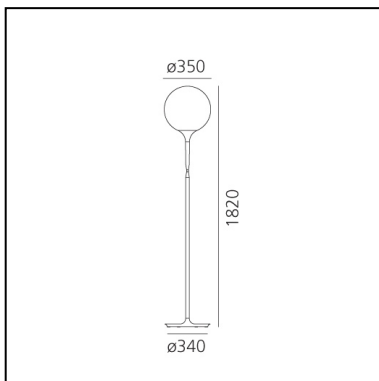

LUMINAIRE

- Watt: **21W**
- Voltage: **220V-240V**
- Delivered lumen output: **2077lm**
- Efficiency: **85%**
- Efficacy: **98.91lm/W**
- CRI: **80**
- Dimmer Typology: **Touch Dimmer**

Notes

A touch dimmer button on the stem for the storage of the latest light intensity set-up or the use of a local or remote control. Available in two sizes.

DESCRIPTION

The spherical diffuser design is enhanced by a removable-fitting and tapering luminous stem, making a gentle transition from the strong diffuser light to the blind lamp structure area. Base in zamak; stem in thermoplastic resin; blown glass diffuser.

FEATURES

- Product Code: **1055010A**
- Colour: **White**
- Installation: **Floor**
- Material: **Blown glass, polycarbonate, zamak**
- Series: **Design Collection**
- Environment: **Indoor**
- Area contract: **Hospitality, Retail, Residential**
- Emission: **Diffused**
- design by: **Michele De Lucchi, Huub Ubbens**

DIMENSIONS

- Height: **1820 mm**
- Diameter: **350 mm**
- Base Diameter: **340 mm**
- Glow Wire Test: **750°**

SOURCES NOT INCLUDED

- Category: **LED RETROFIT**
- Number: **1**
- Socket: **E27**