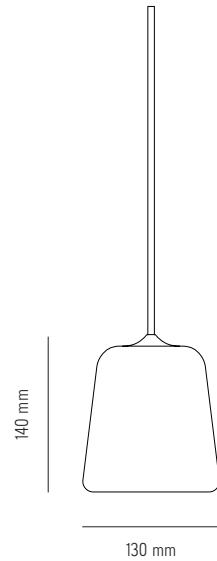

Specifications

Product Name	Material Pendant
Designer	Nørgaard & Kechayas
Year	2019
Category	Lighting
Type	Pendant
Material	Marble shade w. powder coated aluminium and steel base
Colour/Variant	Black Base w. White Marble, white Opal Glass or Stainless Steel
Product Dimensions	H: 140 X Ø: 130 mm
Packaging Dimensions	H: 180 X W: 170 X D: 292 mm
Cord	Black PVC, 2900 mm
Weight	1,85 kg
Weight (incl. Packaging)	2,1 kg
Light Source	E14, Max 15W / LED Max 7W (220-240~ 50/60 Hz)
Bulb	Not Included
Certification	CE, Class II, IP20
County of origin	China
Master packaging	1