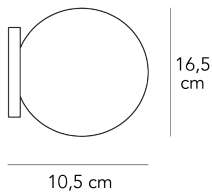

Wall/ceiling lamp with diffused and dimmable light. Galvanized metal frame. Diffuser made of opalyne blown glass with satin-finish. Bulb not includede.

MADE IN
IT

DIMMER
Dimmable

CERTIFICATIONS
CE **IP20**