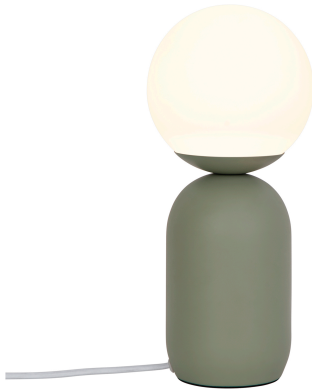

# NOTTI | TABLE LAMP | GREEN

2011035023

nordlux®

Voltage (V): 220-240 Volt  
IP degree: IP20  
Maximum bulb wattage (W): 25W  
Class (Class 1, Class 2, Class 3):  
Class 2 (Double isolated)  
Bulb base: E14  
Switch placement: On the cable  
Parallel connection: False

Primary material: Metal  
Secondary material: Glass  
Color of the cable: White  
Length of the cable (cm): 150  
Surface material of the cable:  
Textile  
Is the cable replaceable: False  
Color: Green

Height (cm): 34.5  
Width (cm): 15  
Shade Diameter (cm): 15  
Outdoor base dimension (cm): 12  
Lenght (cm): 15

EAN: 5704924011597  
TUN: 2276942  
Item Number: 2011035023  
Pcs Per Master Carton: 3

Sales Box Height (cm): 37.5  
Sales Box Width(cm): 16  
Sales Box Depth (cm): 16  
Sales Box Volume m<sup>3</sup> : 0.0096  
Product net weight (kg): 1

- Organic shape and Nordic design expression • Opal white, mouth blown glass and matte metal
- Cosy and diffused light

Notti has an organic and harmonic shape in a light, Nordic design expression. Here simplicity and softness is key - the rounded, matte base is a nice contrast to the white opal glass dome that contributes to visual volume and a soft glare-free light.