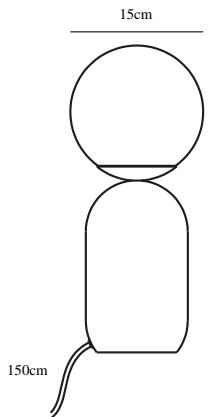

# NOTTI | TABLE LAMP | GREEN

2011035023

nordlux®

Voltage (V): 220-240 Volt  
IP degree: IP20  
Maximum bulb wattage (W): 25W  
Class (Class 1, Class 2, Class 3):  
Class 2 (Double isolated)  
Bulb base: E14  
Switch placement: On the cable  
Parallel connection: False

Primary material: Metal  
Secondary material: Glass  
Color of the cable: White  
Length of the cable (cm): 150  
Surface material of the cable:  
Textile  
Is the cable replaceable: False  
Color: Green

Height (cm): 34.5  
Width (cm): 15  
Shade Diameter (cm): 15  
Outdoor base dimension (cm): 12  
Lenght (cm): 15

EAN: 5704924011597  
TUN: 2276942  
Item Number: 2011035023  
Pcs Per Master Carton: 3

Sales Box Height (cm): 37.5  
Sales Box Width(cm): 16  
Sales Box Depth (cm): 16  
Sales Box Volume m<sup>3</sup> : 0.0096  
Product net weight (kg): 1

- Organic shape and Nordic design expression • Opal white, mouth blown glass and matte metal
- Cosy and diffused light

Notti has an organic and harmonic shape in a light, Nordic design expression. Here simplicity and softness is key - the rounded, matte base is a nice contrast to the white opal glass dome that contributes to visual volume and a soft glare-free light.