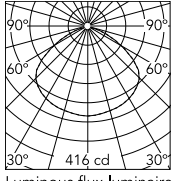

Physical

Colour	Gold
Length (mm)	600
Cord length (mm)	2700
Canopy dimension (mm)	36
Canopy width (mm)	146
Net weight (kg)	13
Package height (mm)	435
Package width (mm)	730
Package length (mm)	730
Package volume (m3)	0.23
IP internal	20

[Bim](#)  ZIP

IP
20

Schematic light drawing

Beam Angle: 118°

h(m)	E(lx)	D(m)
1	416	3.36
2	104	6.72
3	46	10.08
4	26	13.44
5	17	16.79

Luminous flux luminaire
2400 lm

Photometric

Lighting type	Direct
Light distribution	Symmetric