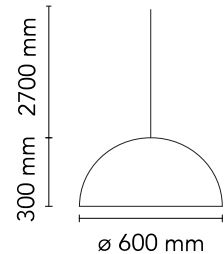

FLOS

F0001044 Gold

Skygarden 1

Designed by Marcel Wanders, 2007

Halogen - 105W

Suspension luminaire providing diffused lighting. Hemispherical, mechanically-processed cast plaster diffuser, painted white inside. Outer finish: rust, glossy black, glossy white or matte gold. Plaster diffuser support in die-cast aluminum alloy, liquid-painted white. Molded upper bushing in die-cast, polished aluminum alloy, protected with transparent paint on the entire visible part. Upper cable gland and blocking ring nut in black injection-molded PC (polycarbonate). Shaped, galvanized adjustment screws. Transparent, injection-molded, upper and lower silicone shock absorbers. Lamp holder and fixing support in black injection-molded PPS (polyphenylene sulfide). Flashed and blown opal glass diffuser. Molded fixing ring nut in die-cast aluminum alloy with alodine plating. Skygarden 1 frieze in photo-etched and mechanically drawn AISI 304 steel. Molded and galvanized steel ceiling attachment Gray, injection-molded PA6 (Nylon) rose.

Are you a professional and your project needs consulting and support?

[BOOK AN APPOINTMENT](#)

Main specifications

EAN	8059607012772
Mounting	Suspension
Environments	Indoor dry location
Light Source Type	Bulb
Lamp category	Halogen
Lamp holders	E27
Ilcos	HSGS
Number of heads	1
Power (W)	105

Physical

Colour	Gold
Length (mm)	600
Cord length (mm)	2700
Canopy dimension (mm)	36
Canopy width (mm)	146
Net weight (kg)	13
Package height (mm)	435
Package width (mm)	730
Package length (mm)	730
Package volume (m3)	0.23
IP internal	20

[Bim](#)  ZIP

IP
20

Schematic light drawing

Beam Angle: 118°

h(m)	E(lx)	D(m)
1	416	3.36
2	104	6.72
3	46	10.08
4	26	13.44
5	17	16.79

Luminous flux luminaire
2400 lm

Photometric

Lighting type	Direct
Light distribution	Symmetric