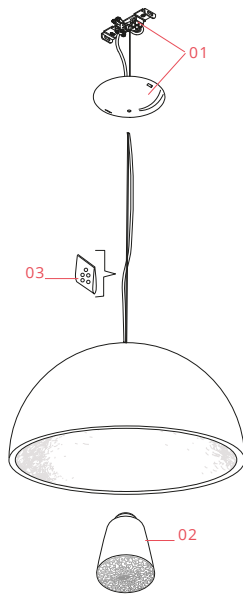

Spare Parts

01.	Gold ceiling rose assembly	RF6410144
02.	Skygarden 1 glass diffuser	RF6410100
03.	Kit of 5 or rings	RF05382

DOWNLOAD