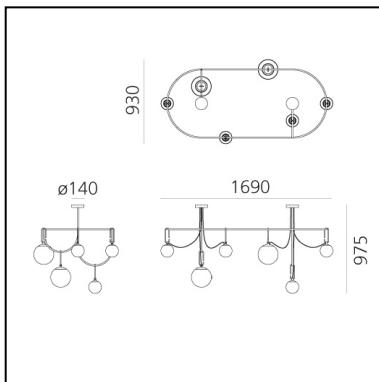

nh S5 Elliptic

Neri&Hu

IP20    Dimmerable: 

LUMINAIRE

- Watt: **46W**
- Voltage: **220-240V**
- Delivered lumen output: **3772lm**
- Efficiency: **77%**
- Efficacy: **82.01lm/W**
- CRI: **80**

Notes

DESCRIPTION

FEATURES

- Product Code: **1279010A**
- Colour: **Black/brass**
- Installation: **Suspension**
- Material: **Blown glass, brushed brass**
- Series: **Design Collection**
- Environment: **Indoor**
- design by: **Neri&Hu**

DIMENSIONS

- Length: **1690 mm**
- Width: **930 mm**
- Height: **975 mm**
- Base Diameter: **140 mm**

SOURCES NOT INCLUDED

- Category: **LED RETROFIT**
- Number: **2**
- Watt: **15W**
- Socket: **E27**
- Category: **LED RETROFIT**
- Number: **4**
- Watt: **5W**
- Socket: **E14**