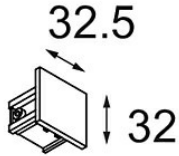

Date \_\_\_\_\_  
Customer \_\_\_\_\_  
Project \_\_\_\_\_  
Type \_\_\_\_\_

*Endplate track black*

**Specifications**

Material	11241402
Lamp Included	No
Number of Light Sources	0
IP Rating	20
Glow wire rating (°C)	960
Dimming Protocol	DALI
Indoor/Outdoor	Indoor
Adjustability	Not Applicable
Primary Colour & Primary Finish	Black,
Gross weight (g)	60.0