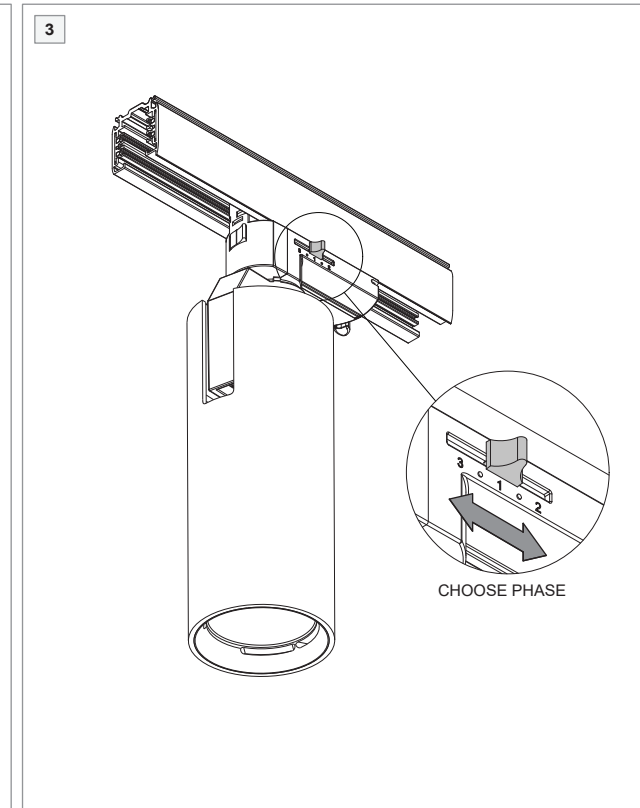

Charlatan track 65/85/100 LED Tre dim GI

131100XX_131101XX_131102XX_131103XX_131110XX_131111XX_131112XX_131113XX_131120XX_131121XX_131122XX_131123XX

ACCESSORIES

Fixture can only be used with following optical accessories.

CHARLATAN Ø65	- 10210001 Reflector Ø65 LED spot - 10210002 Reflector Ø65 LED medium - 10210003 Reflector Ø65 LED flood
CHARLATAN Ø85	- 10210004 Reflector Ø85 LED spot - 10210005 Reflector Ø85 LED medium - 10210006 Reflector Ø85 LED flood
CHARLATAN Ø100	- 10210007 Reflector Ø100 LED spot - 10210008 Reflector Ø100 LED medium - 10210009 Reflector Ø100 LED flood