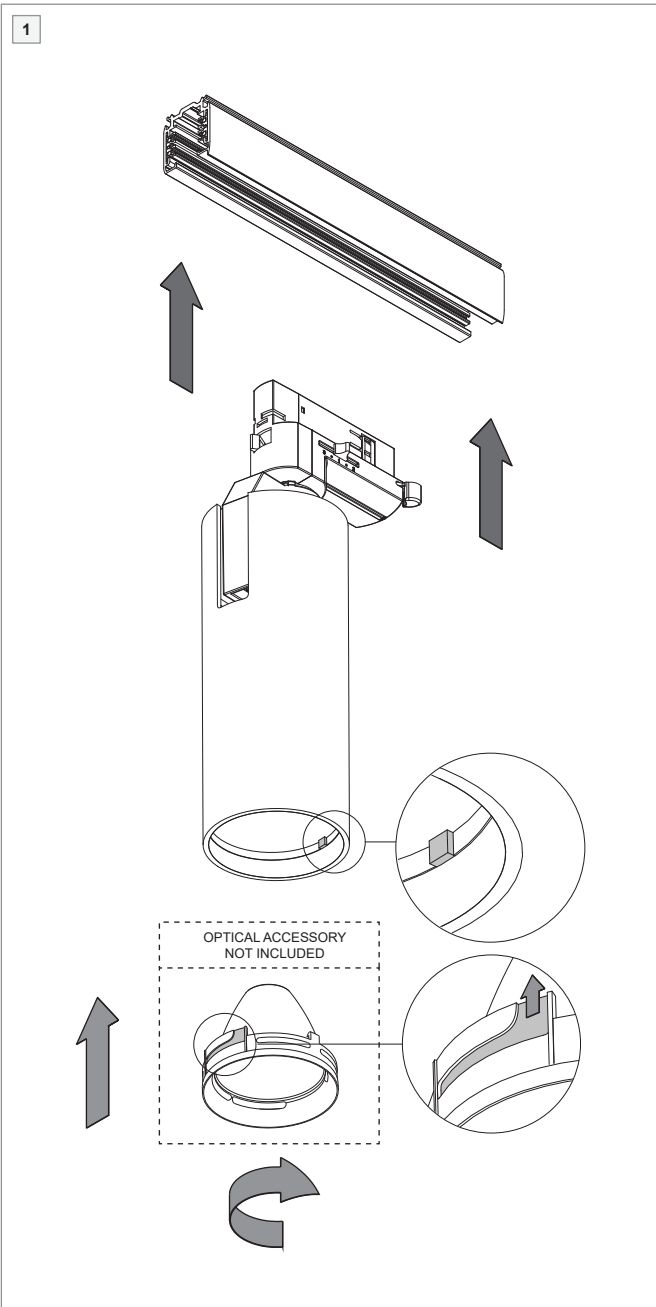

Charlatan track 65/85/100 LED Tre dim GI

131100XX_131101XX_131102XX_131103XX_131110XX_131111XX_131112XX_131113XX_131120XX_131121XX_131122XX_131123XX

ACCESSORIES

Fixture can only be used with following optical accessories.

CHARLATAN Ø65	- 10210001 Reflector Ø65 LED spot - 10210002 Reflector Ø65 LED medium - 10210003 Reflector Ø65 LED flood
CHARLATAN Ø85	- 10210004 Reflector Ø85 LED spot - 10210005 Reflector Ø85 LED medium - 10210006 Reflector Ø85 LED flood
CHARLATAN Ø100	- 10210007 Reflector Ø100 LED spot - 10210008 Reflector Ø100 LED medium - 10210009 Reflector Ø100 LED flood