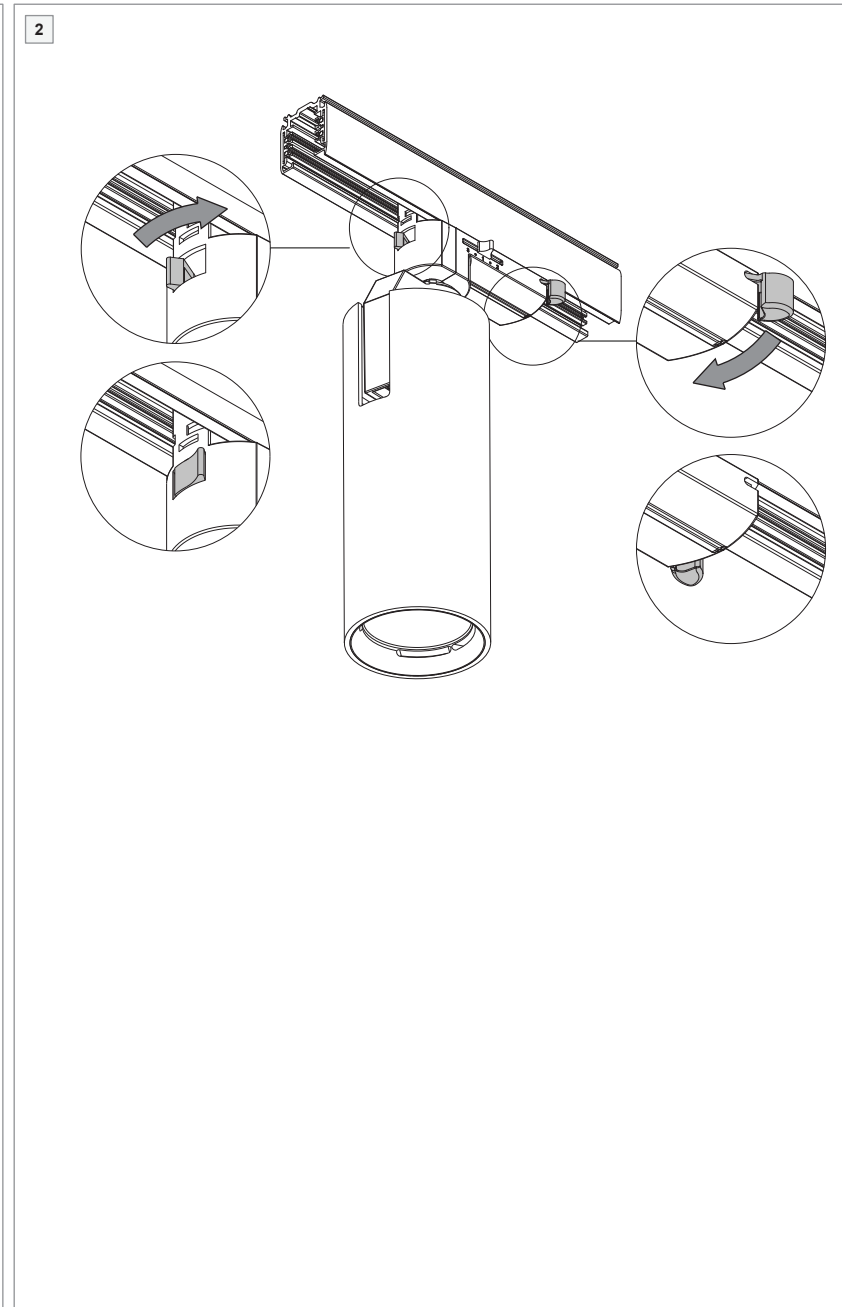

Charlatan track 65/85/100 LED Tre dim GI

131100XX_131101XX_131102XX_131103XX_131110XX_131111XX_131112XX_131113XX_131120XX_131121XX_131122XX_131123XX

ACCESSORIES

Fixture can only be used with following optical accessories.

CHARLATAN Ø65	- 10210001 Reflector Ø65 LED spot - 10210002 Reflector Ø65 LED medium - 10210003 Reflector Ø65 LED flood
CHARLATAN Ø85	- 10210004 Reflector Ø85 LED spot - 10210005 Reflector Ø85 LED medium - 10210006 Reflector Ø85 LED flood
CHARLATAN Ø100	- 10210007 Reflector Ø100 LED spot - 10210008 Reflector Ø100 LED medium - 10210009 Reflector Ø100 LED flood