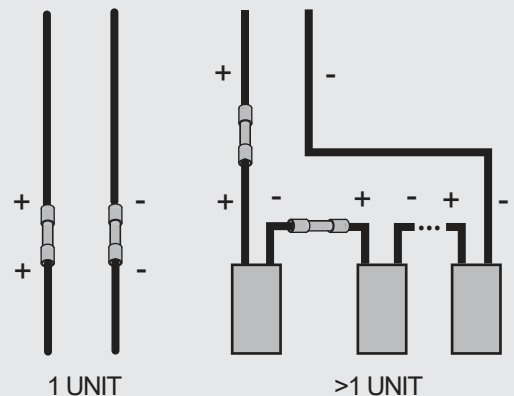

ELECTRICAL CONNECTION