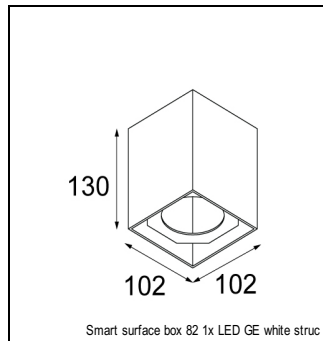

Art. Nr. 13313132

SPECIFICATIONS

Lamp	1x LED Array 6W
Gear / Transfo	LED gear not incl.
Cut-out size	ø 76 h 55
Weight	0.65kg
Min. distance	0.1 m
Power supply	350mA
IP	IP20
Glow wire test	960°
CRI	90
Lumen	480 Lm
Efficacy	80 Lm/W
UGR	17
Adjustability	h 355° v 25°
Remark	! can be combined with Smart mask, Smart surface box GE, Smart surface tubed GE, Smart surface tubed suspension GE

RECESSED-FRAME

12500230	SMART RECESSED RING 82
----------	------------------------

CONBOX

10889830	CONBOX 190X192X130X256
----------	------------------------

SURFACE-TUBED

12845009	SMART SURFACE TUBED 82 LARGE LED GE WHITE STRUC
12845032	SMART SURFACE TUBED 82 LARGE LED GE BLACK STRUC
12845024	SMART SURFACE TUBED 82 LARGE LED GE BRUSHED ALU
12841009	SMART SURFACE TUBED 82 SMALL LED GE WHITE STRUC
12841032	SMART SURFACE TUBED 82 SMALL LED GE BLACK STRUC
12843309	SMART SURFACE TUBED 82 XL LED GE WHITE STRUC
12843332	SMART SURFACE TUBED 82 XL LED GE BLACK STRUC
12842809	SMART SURFACE TUBED SUSPENSION 82 LARGE LED GE WHITE STRUC
12842832	SMART SURFACE TUBED SUSPENSION 82 LARGE LED GE BLACK STRUC
12842909	SMART SURFACE TUBED SUSPENSION 82 XL LED GE WHITE STRUC
12842932	SMART SURFACE TUBED SUSPENSION 82 XL LED GE BLACK STRUC