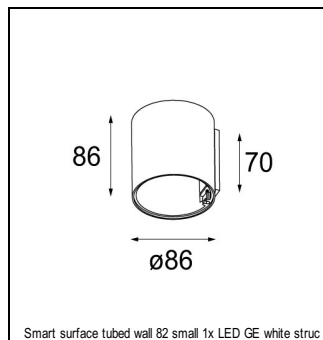

Art. Nr. 13313132

SPECIFICATIONS

Lamp	1x LED Array 6W
Gear / Transfo	LED gear not incl.
Cut-out size	ø 76 h 55
Weight	0.65kg
Min. distance	0.1 m
Power supply	350mA
IP	IP20
Glow wire test	960°
CRI	90
Lumen	480 Lm
Efficacy	80 Lm/W
UGR	17
Adjustability	h 355° v 25°
Remark	! can be combined with Smart mask, Smart surface box GE, Smart surface tubed GE, Smart surface tubed suspension GE

RECESSED-FRAME

12500230	SMART RECESSED RING 82
----------	------------------------

CONBOX

10889830	CONBOX 190X192X130X256
----------	------------------------

SURFACE-TUBED

12845009	SMART SURFACE TUBED 82 LARGE LED GE WHITE STRUC
12845032	SMART SURFACE TUBED 82 LARGE LED GE BLACK STRUC
12845024	SMART SURFACE TUBED 82 LARGE LED GE BRUSHED ALU
12841009	SMART SURFACE TUBED 82 SMALL LED GE WHITE STRUC
12841032	SMART SURFACE TUBED 82 SMALL LED GE BLACK STRUC
12843309	SMART SURFACE TUBED 82 XL LED GE WHITE STRUC
12843332	SMART SURFACE TUBED 82 XL LED GE BLACK STRUC
12842809	SMART SURFACE TUBED SUSPENSION 82 LARGE LED GE WHITE STRUC
12842832	SMART SURFACE TUBED SUSPENSION 82 LARGE LED GE BLACK STRUC
12842909	SMART SURFACE TUBED SUSPENSION 82 XL LED GE WHITE STRUC
12842932	SMART SURFACE TUBED SUSPENSION 82 XL LED GE BLACK STRUC