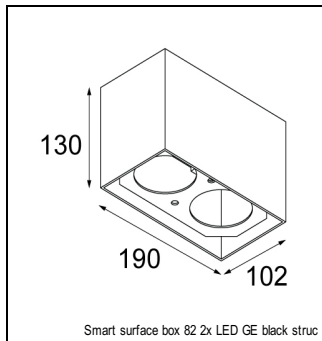

Art. Nr. 13313132

SPECIFICATIONS

Lamp	1x LED Array 6W
Gear / Transfo	LED gear not incl.
Cut-out size	ø 76 h 55
Weight	0.65kg
Min. distance	0.1 m
Power supply	350mA
IP	IP20
Glow wire test	960°
CRI	90
Lumen	480 Lm
Efficacy	80 Lm/W
UGR	17
Adjustability	h 355° v 25°
Remark	! can be combined with Smart mask, Smart surface box GE, Smart surface tubed GE, Smart surface tubed suspension GE

RECESSED-FRAME

12500230	SMART RECESSED RING 82
----------	------------------------

CONBOX

10889830	CONBOX 190X192X130X256
----------	------------------------

SURFACE-TUBED

12845009	SMART SURFACE TUBED 82 LARGE LED GE WHITE STRUC
12845032	SMART SURFACE TUBED 82 LARGE LED GE BLACK STRUC
12845024	SMART SURFACE TUBED 82 LARGE LED GE BRUSHED ALU
12841009	SMART SURFACE TUBED 82 SMALL LED GE WHITE STRUC
12841032	SMART SURFACE TUBED 82 SMALL LED GE BLACK STRUC
12843309	SMART SURFACE TUBED 82 XL LED GE WHITE STRUC
12843332	SMART SURFACE TUBED 82 XL LED GE BLACK STRUC
12842809	SMART SURFACE TUBED SUSPENSION 82 LARGE LED GE WHITE STRUC
12842832	SMART SURFACE TUBED SUSPENSION 82 LARGE LED GE BLACK STRUC
12842909	SMART SURFACE TUBED SUSPENSION 82 XL LED GE WHITE STRUC
12842932	SMART SURFACE TUBED SUSPENSION 82 XL LED GE BLACK STRUC