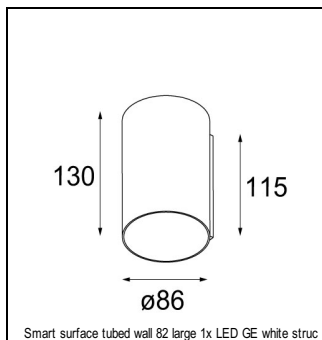

Art. Nr. 13313132

SPECIFICATIONS

Lamp	1x LED Array 6W
Gear / Transfo	LED gear not incl.
Cut-out size	ø 76 h 55
Weight	0.65kg
Min. distance	0.1 m
Power supply	350mA
IP	IP20
Glow wire test	960°
CRI	90
Lumen	480 Lm
Efficacy	80 Lm/W
UGR	17
Adjustability	h 355° v 25°
Remark	! can be combined with Smart mask, Smart surface box GE, Smart surface tubed GE, Smart surface tubed suspension GE

RECESSED-FRAME

12500230	SMART RECESSED RING 82
----------	------------------------

CONBOX

10889830	CONBOX 190X192X130X256
----------	------------------------

SURFACE-TUBED

12845009	SMART SURFACE TUBED 82 LARGE LED GE WHITE STRUC
12845032	SMART SURFACE TUBED 82 LARGE LED GE BLACK STRUC
12845024	SMART SURFACE TUBED 82 LARGE LED GE BRUSHED ALU
12841009	SMART SURFACE TUBED 82 SMALL LED GE WHITE STRUC
12841032	SMART SURFACE TUBED 82 SMALL LED GE BLACK STRUC
12843309	SMART SURFACE TUBED 82 XL LED GE WHITE STRUC
12843332	SMART SURFACE TUBED 82 XL LED GE BLACK STRUC
12842809	SMART SURFACE TUBED SUSPENSION 82 LARGE LED GE WHITE STRUC
12842832	SMART SURFACE TUBED SUSPENSION 82 LARGE LED GE BLACK STRUC
12842909	SMART SURFACE TUBED SUSPENSION 82 XL LED GE WHITE STRUC
12842932	SMART SURFACE TUBED SUSPENSION 82 XL LED GE BLACK STRUC