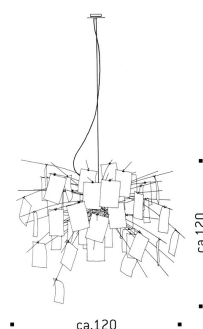

Zettel'z Laughing Buddha
INGO MAURER AND TEAM 2018

Japanese, stainless steel, heatresistant satin-frosted glass. In Zettel'z Laughing Buddha, Ingo Maurer again expresses his fascination with Chinese porcelain figures, which he also used for special versions of Porca Miseria. The Laughing Buddha figures were photographed in Munich for this limited edition of 200 pieces. With 80 sheets made of Japanese paper, printed on two sides. Japanese paper DIN A5, stainless steel, heatresistant satin-frosted glass.

Light source

Two sockets E27, max. 250 W / 75 W, compatible with bulbs of the energy classes A++ - E. Also works with LED light sources.

Technical data

For 100 - 240 volts.

More info

Available since middle of May 2018.