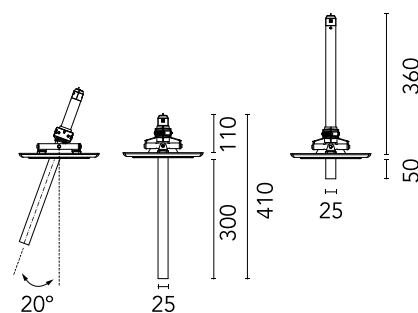

BOOK AN APPOINTMENT

Main specifications

Mounting	Ceiling recessed
Environments	Indoor dry location
LED type	Power LED
Lamp category	LED
Ilcos	No
Power (W)	2.2
Source flux (lm)	216
System flux (lm)	173

Physical

Colour	Black
Trim	No
Orientation	Adjustable
Rotation (°)	360
Longitudinal tilting (°)	20
Recessed depth (mm)	360
Length (mm)	400
Net weight (kg)	0.19
IP internal	20
IP external	20

Download

Mounting instructions [↓ PDF](#)