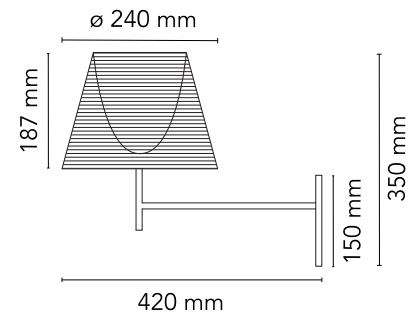

FLOS

F6307046 Aluminized Bronze

KTribe Wall

Designed by Philippe Starck, 2007

Halogen - 70W

Wall mounted fixture providing diffused lighting; a switch located near the diffuser allows for 4-level light adjustment via a "remote" dimmer. Cover rose in die-cast, polished and chrome-plated Zamak alloy. Arm and diffuser support in polished aluminum tube. Injectionmolded PC (polycarbonate) inner diffuser opal color. Outer diffusers in transparent or fumée PMMA (polymethylmethacrylate) and silver or bronze on the inner surface, by vacuum aluminum coating. Injection-molded PC (polycarbonate) upper ring, completely transparent, or transparent brown for the outer bronze diffuser.

Are you a professional and your project needs consulting and support?

[BOOK AN APPOINTMENT](#)

Main specifications

Mounting	Wall
Environments	Indoor dry location
Light Source Type	Bulb
Lamp category	Halogen
Lamp holders	E27
Iicos	HSGS
Number of heads	1
Power (W)	70

Physical

Colour	Aluminized Bronze
Length (mm)	240
Net weight (kg)	1.7
Package height (mm)	0
Package width (mm)	0
Package length (mm)	0
Package volume (m3)	0.05
IP internal	20

Download

[Mounting instructions](#) PDF

[Spare Parts](#) PDF

Photometric Files

[LDT / IES](#) LDT

Technical Drawings

[2D](#) ZIP

[3D](#) ZIP