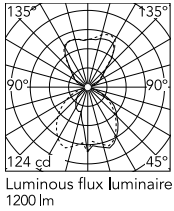

### Physical

Colour	Aluminized Bronze
Length (mm)	240
Net weight (kg)	1.7
Package height (mm)	0
Package width (mm)	0
Package length (mm)	0
Package volume (m3)	0.05
IP internal	20

### Photometric Files

[LDT / IES](#) LDT

### Technical Drawings

[2D](#) ZIP

[3D](#) ZIP

## Schematic light drawing