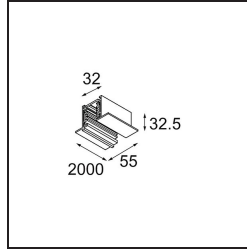

Date \_\_\_\_\_  
Customer \_\_\_\_\_  
Project \_\_\_\_\_  
Type \_\_\_\_\_

*Track recessed 2m black*

**Specifications**

Material	11240302
Lamp Included	No
Number of Light Sources	0
Input Voltage	230V
Electrical Class	I
IP Rating	20
Glow wire rating (°C)	960
Indoor/Outdoor	Indoor
Application	Ceiling, Wall
Adjustability	Not Applicable
Primary Colour & Primary Finish	Black,
Gross weight (g)	2535.0