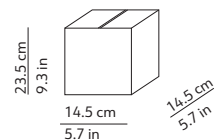

CODES AND DIMENSIONS / CODICI E DIMENSIONI

KUSHI 33 CEILING

K220105N
K220105O
K220105R

KUSHI 16 CEILING

K225105N
K225105O
K225105R

PACKAGING / IMBALLO

Diffuser
Volume: 0.055 m³ / 1.949 ft³
Gross weight: 3.34 kg / 7.35 lbs

Structure
Volume: 0.012 m³ / 0.411 ft³
Gross weight: 0.82 kg / 1.80 lbs

Diffuser
Volume: 0.011 m³ / 0.380 ft³
Gross weight: 0.86 kg / 1.89 lbs

Structure
Volume: 0.005 m³ / 0.174 ft³
Gross weight: 0.40 kg / 0.88 lbs