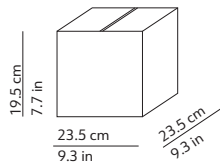

CODES AND DIMENSIONS / CODICI E DIMENSIONI

KUSHI 33 CEILING

K220105N
K220105O
K220105R

KUSHI 16 CEILING

K225105N
K225105O
K225105R

PACKAGING / IMBALLO

Diffuser
Volume: 0.055 m³ / 1.949 ft³
Gross weight: 3.34 kg / 7.35 lbs

Structure
Volume: 0.012 m³ / 0.411 ft³
Gross weight: 0.82 kg / 1.80 lbs

Diffuser
Volume: 0.011 m³ / 0.380 ft³
Gross weight: 0.86 kg / 1.89 lbs

Structure
Volume: 0.005 m³ / 0.174 ft³
Gross weight: 0.40 kg / 0.88 lbs