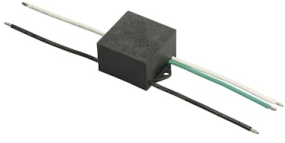

# FLOS

F015E32B006 Grey

## Accessories & Power Supply

OPTIONAL  
Accessory

F990E00A000

S.P.D. (SURGE PROTECTION  
DEVICE)