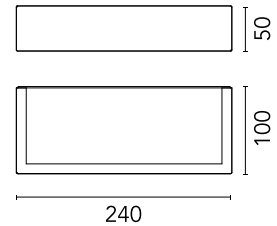

LED - Power LED - 6.4W - 471lm - 3000K - CRI> 80

LED light source included. Integrated 220-240V ON/OFF and 1-10V or DALI dimmable electrical power. Equipped with double cable gland for electrical connection.