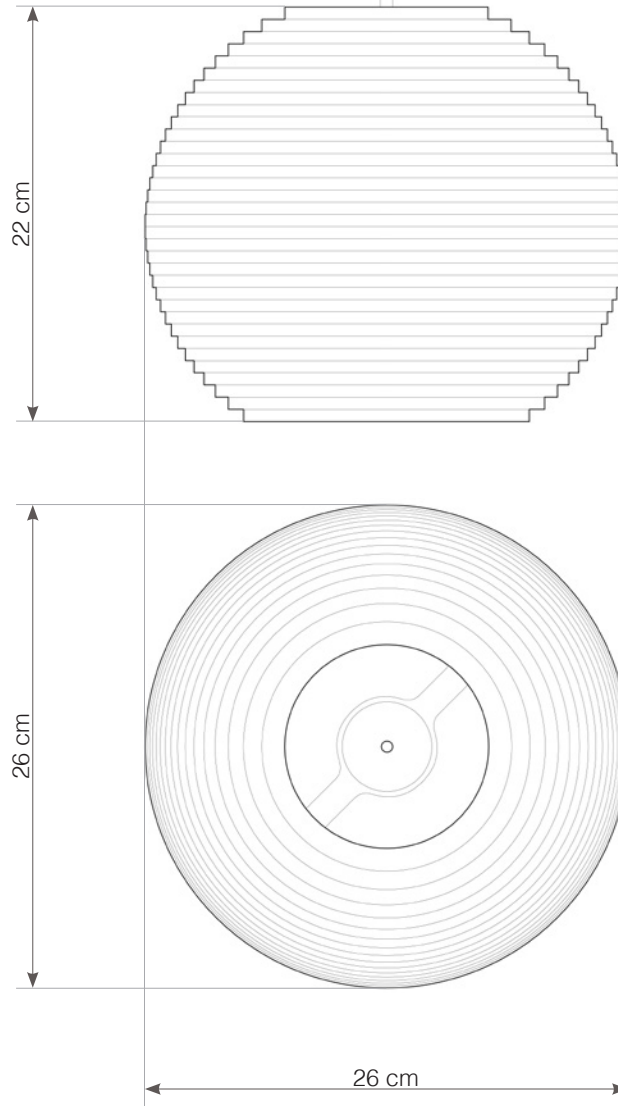

Moon10

1x @0W maximum incandescent
E27 socket | 230V 50Hz | Class II

For use with dimmable incandescent bulbs. Also compatible with CFL bulbs or dimmable LED bulbs of equivalent wattage.

Mounting Installation: Suspended

recycled cardboard

responsibly made in holland

proudly designed in seattle | usa

responsible handmade quality

nontoxic fire retardant treated

compressed air recommended cleaning

use in dry location only

designed to recycle

hardwired cord set + ceiling canopy

INCLUDES A TWO-METER WHITE FABRIC CORD AND A GRAY POWDER COATED STEEL CANOPY. ○●
FIVE-METER CORDS ARE AVAILABLE FOR AN ADDITIONAL CHARGE.

Scraplight shades are non-toxic and are handmade using responsible practices. Because all Scraplights are handmade, dimensions may vary slightly. This luminaire is compatible with bulbs of the energy classes A++, A+, A, B, C, D & E (EU No 874/2012).