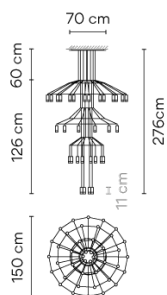

# Wireflow chandelier

VIBIA

0378

Design By Arik Levy

Wireflow designed by Arik Levy. A hanging lamp which reviews and updates the chandelier look through an exercise of simplification that explores its essence and enhances its outline with great delicacy and at the same time a strong formal presence. Its appearance, as a structure of fine cables finished with 42 4.5W LED terminals, discretely connects with classic chandelier models, taking this type of lamp to a new, groundbreaking and futuristic dimension. Employing CREA product configurator software, the design can be modified to adapt to your specific project requirements.

## Model Sheet

**Optional : Extra cable length**  
Min. quantity, upcharge and extra lead time apply [EN]

<b>Finish</b>	04 Black RAL 9005
<b>LED temperature color</b>	2700 K / 3000 K / 3500 K
<b>Dimming</b>	CASAMBI / DALI 1-10V Push
<b>Installation type</b>	Surface Canopy
<b>Materials</b>	Ceiling rose: Steel Body: Aluminum Horizontal rods: Steel
<b>Light source</b>	42 x LED 4,48W 350mA D
<b>LED</b>	CRI>90 20591 lm 109 2700 K / 3000 K / 3500 K
<b>Driver</b>	Constant Current 350 100~240 V V 50~60 Hz HZ Dimmable LED IP20 Bi-volt 50-60Hz
<b>Application</b>	Hanging lamps
<b>Packaging</b>	2 Box 0.775 m x 0.775 m x 0.46 m Gross weight 49 Net weight 44 Vol. 0.5035

### Photometric Data

<b>Efficiency</b>	39.88%
<b>Coordinate System</b>	CG
<b>Total Flux</b>	20591.30
<b>Maximum Value</b>	54.87