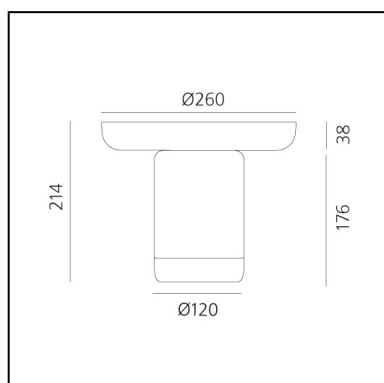

FEATURES

- Product Code: **0150170A**
- Colour: **Grey**
- Installation: **Table**
- Material: **Glass, Tecnopolymer**
- Series: **Design Collection**
- design by: **Davide Oldani, Attila Veress**

DIMENSIONS

- Height: **214 mm**
- Diameter: **260 mm**

LUMINAIRE

- Watt: **2,4W**
- Delivered lumen output: **242lm**
- CCT: **2700K**
- Efficiency: **72%**
- Efficacy: **100lm/W**
- CRI: **80**
- Dimmer Typology: **Slider Dimmer**