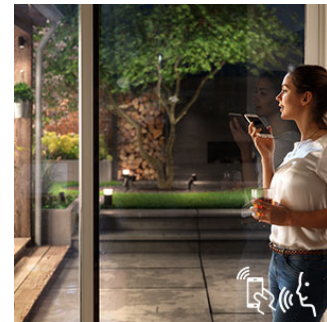

Control it your way

Connect your Philips Hue lights with the Bridge and start discovering the endless possibilities. Control your lights from your smartphone or tablet via the Philips Hue app, or add the indoor switches to your system to change your lights. Set timers, notifications, alarms, and more for the full Philips Hue experience. Philips Hue even works with Amazon Alexa, Apple HomeKit and the Google Assistant to allow you to control your lights with your voice.