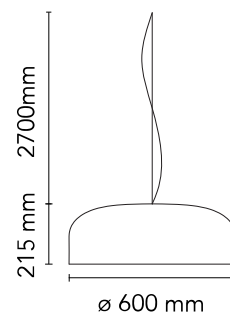

FLOS

F1371009 White

Smithfield Suspension

Designed by Jasper Morrison, 2009

Halogen - 4 x 70W

Suspension lamp with direct light. Aluminium body. Available in gloss black, matt black, red, green, white or MUD. Injection-moulded opalescent methacrylate diffuser. Steel ceiling attachment with steel suspension cable, 5 pole electric cable in PTFE double insulation, working length 2700 mm.

Are you a professional and your project needs consulting and support?

[BOOK AN APPOINTMENT](#)

Main specifications

EAN	8059607031261
Mounting	Suspension
Environments	Indoor dry location
Light Source Type	Bulb
Lamp category	Halogen
Lamp type	A70
Lamp holders	E27
Ilcos	HSGSA
Bulb finish	Frosted
Number of heads	4
Power (W)	70
System power (W)	280

Physical

Colour	White
Length (mm)	600
Cord length (mm)	2700
Canopy dimension (mm)	36
Canopy width (mm)	146
Net weight (kg)	4.5
Package height (mm)	310
Package width (mm)	710
Package length (mm)	710
Package volume (m3)	0.16
IP internal	20