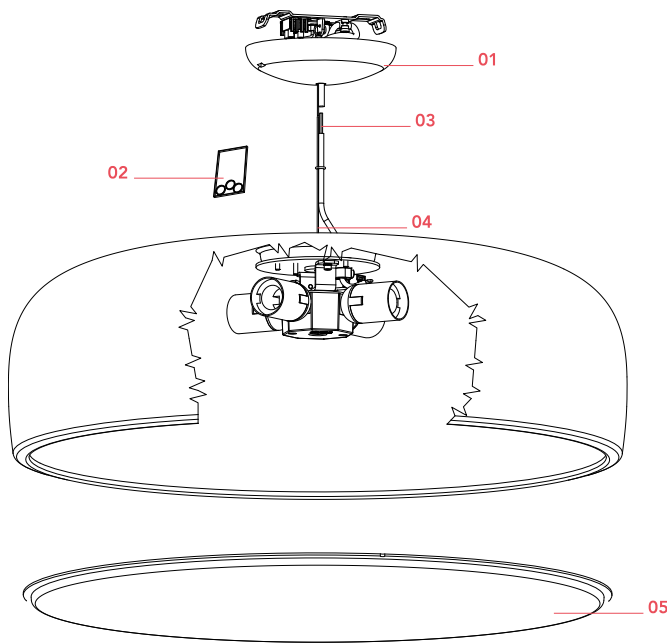

FLOS

F1371009 White

Smithfield Suspension

Designed by Jasper Morrison, 2009

Halogen - 4 x 70W

Suspension lamp with direct light. Aluminium body. Available in gloss black, matt black, red, green, white or MUD. Injection-moulded opalescent methacrylate diffuser. Steel ceiling attachment with steel suspension cable, 5 pole electric cable in PTFE double insulation, working length 2700 mm.

Physical

Colour	White
Length (mm)	600
Cord length (mm)	2700
Canopy dimension (mm)	36
Canopy width (mm)	146
Net weight (kg)	4.5
Package height (mm)	310
Package width (mm)	710
Package length (mm)	710
Package volume (m3)	0.16
IP internal	20

NOT INCLUDED

RF26258

LED Lamp 18W E27 3000K T38
Dimmable

Spare Parts

- | | | |
|-----|--|-----------|
| 01. | White rose assembly | RA3690209 |
| 02. | Kit of 5 or rings | RF05382 |
| 03. | Wiring 2,7m FEP/PVC 3x0,75
Transparent | RF29907 |
| 04. | 3 mt steel cable \varnothing 1,2 with 19
winded wires | RF29665 |
| 05. | Methacrylate diffuser | RF19022 |