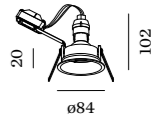

DEEP

CEILING RECESSED

1.0 LED

LED 7/10W | 350/500mA | 18Vf
COB 3-step | excl. power supply
aluminium powder coated
CRI >90

0.31kg | IP20 | 0.3° | 36°

90

wire springs 76-79 4-27

CODE	
112161W_	
112161S_	
112161G_	
112161B_	