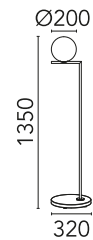

Bulb not included. 5-m cable with Schuko IP44 plug suitable for outdoor use. Backlit floor dimmer switch on the IP65 cable enables ON/OFF function and brightness regulation 30-100% (with dimmable LED bulb).

Are you a professional and your project needs consulting and support?

[BOOK AN APPOINTMENT](#)