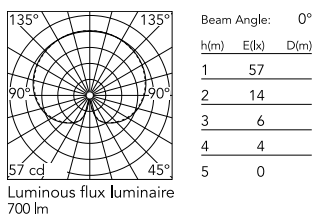

Schematic light drawing